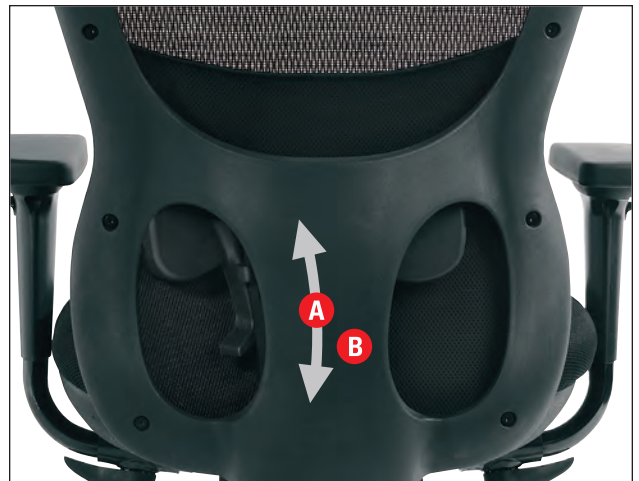

Width Adjustable Arms can be slid in or out by 1.5" allowing the armrests to be positioned exactly where the user wants them. Simply move the lever forward to release movement of the sliding arm.

Height Adjustable Arms allow the user to position the arm caps exactly where they need to be. The arm height is easily changed through the use of a button under the outside edge of the arm cap.

Depth Adjustable Arms slide forward and rearward allowing the arm caps to be optimally located. They are constructed from a soft polyurethane material which provides comfort AND durability.

Pivot Adjustable Arms swivel to the left and right to face toward a keyboard or mouse. Rotating the arm caps so they aim where needed may help to reduce Repetitive Strain Injuries (RSI's).